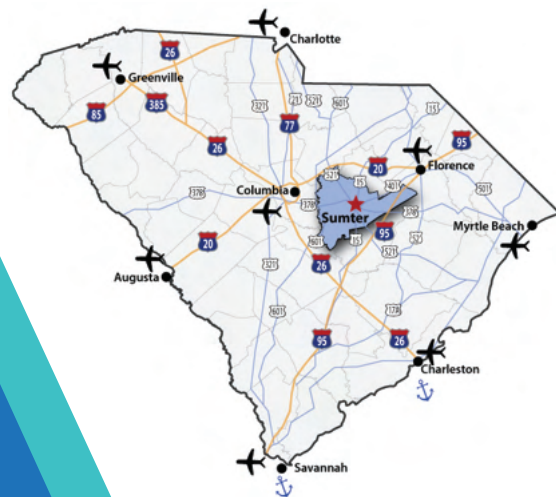

**Sumter County
South Carolina**

Midpoint between New York and Miami on the Eastern Corridor of the USA.

Roads, Rail, Air and Sea – conveniently located near...EVERYTHING.
We are Sumter County, South Carolina, USA.

Interstates

30 Miles

I-20

11 Miles

I-95

50 Miles

I-26

Ports

72 Miles

Inland Port Dillon

102 Miles

Port of Charleston

143 Miles

Georgia Ports Authority

Airports

46 Miles

Florence Regional

55 Miles

Columbia Metropolitan

122 Miles

Charlotte Douglas International

Rail (Intermodal)

88 Miles

CSX Charleston